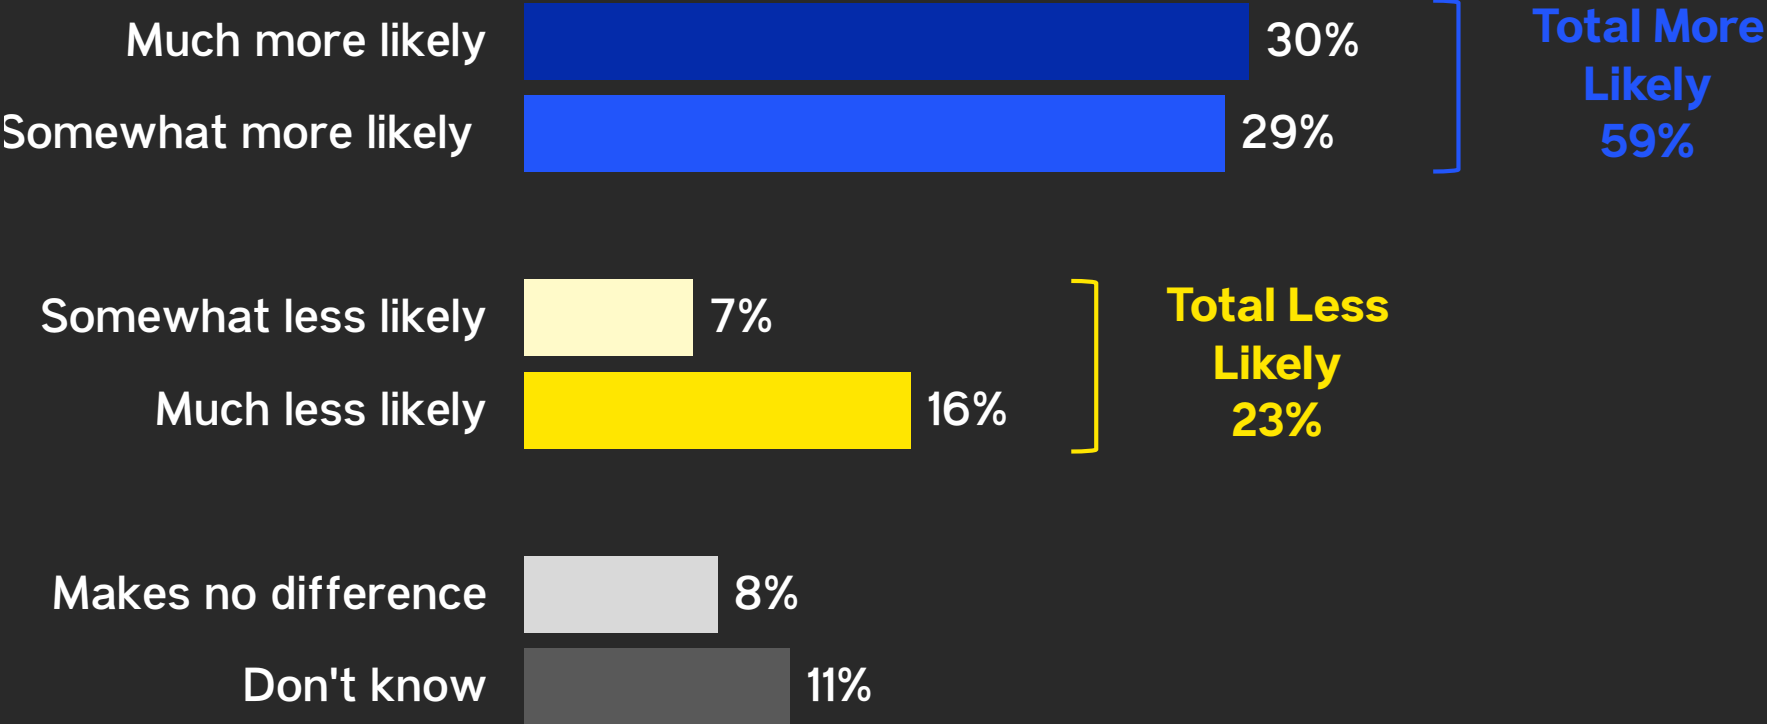

**Voting Justice &
Representation**

**Hold Corporate
Polluters
Accountable**

Corporate Responsibility

Nearly seven in ten support the Evergreen Future framework – more than two in five “strongly.”

“A Washington conservation organization has proposed a framework of policies, known as “Evergreen Future,” that they are asking candidates for state legislature to support. These policies will address the climate crisis, protect clean water and our forests, hold corporate polluters accountable, protect public health, and ensure all communities can thrive in a clean energy future. Does this framework of policies sound like something you would support or oppose?”

Three in five say they would be more likely to support a candidate for state legislature who supported Evergreen Future.

"If a candidate for state legislature supported the Evergreen Future framework, would you be more likely or less likely to vote for them?"