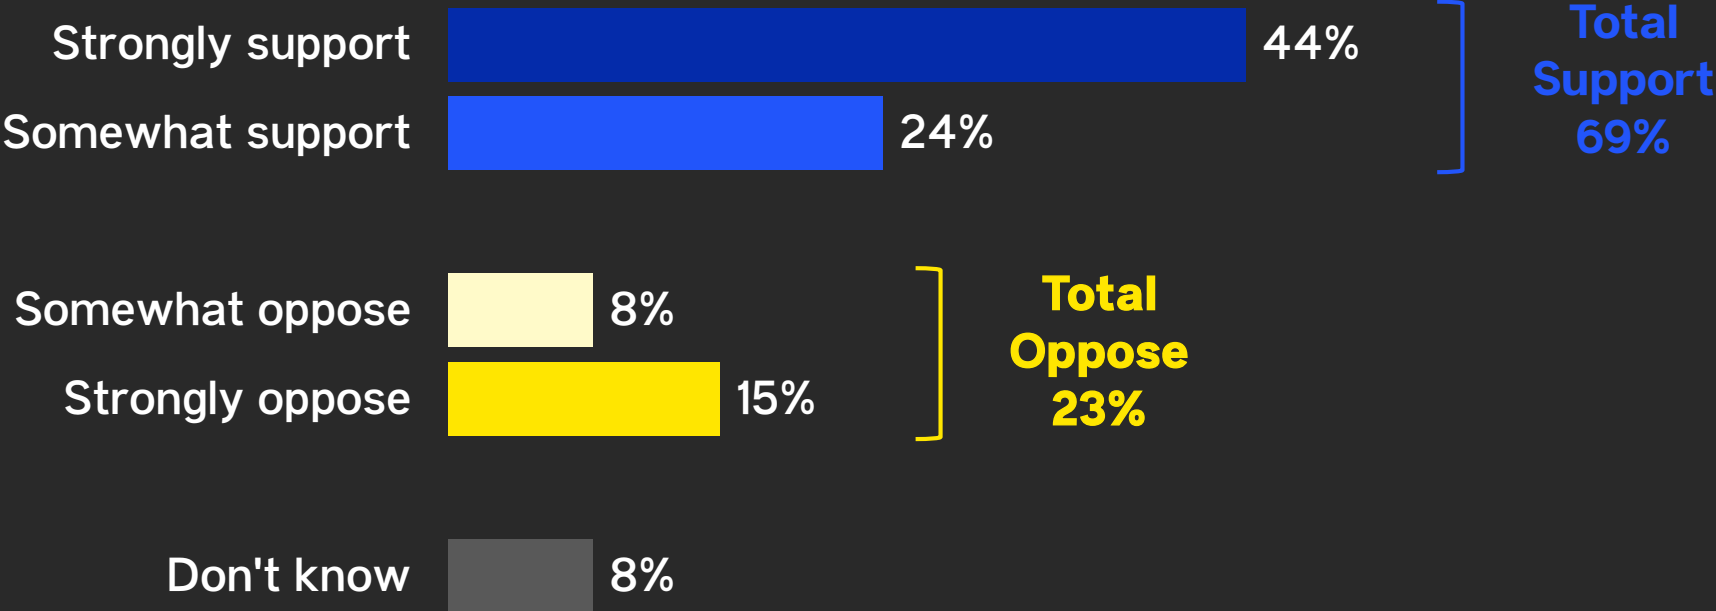

**Voting Justice &
Representation**

**Hold Corporate
Polluters
Accountable**

Corporate Responsibility

Nearly seven in ten support the Evergreen Future framework – more than two in five “strongly.”

“A Washington conservation organization has proposed a framework of policies, known as “Evergreen Future,” that they are asking candidates for state legislature to support. These policies will address the climate crisis, protect clean water and our forests, hold corporate polluters accountable, protect public health, and ensure all communities can thrive in a clean energy future. Does this framework of policies sound like something you would support or oppose?”

Three in five say they would be more likely to support a candidate for state legislature who supported Evergreen Future.

"If a candidate for state legislature supported the Evergreen Future framework, would you be more likely or less likely to vote for them?"